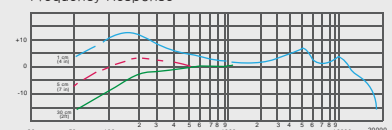

#### Super Cardioid

Polar Pattern

Frequency Response

## Specifications

Type	Dynamic	Type	Dynamic
Polar Pattern	Super Cardioid	Polar Pattern	Super Cardioid
Frequency Responses	60-15000Hz	Frequency Responses	55-16000Hz
Sensitivity	-53dBV/pa (2.2mv/pa)	Sensitivity	-73dBV/pa (2.2mv/pa)
Rated Impedance	600 Ω	Rated Impedance	500 Ω
Max SPL	140dB (THD<1%1000Hz)	Max SPL	140dB (THD<1%1000Hz)
Dimensions	52 x 165mm	Dimensions	55 x 185mm
Weight	210g (single microphone)	Weight	230g (single microphone)