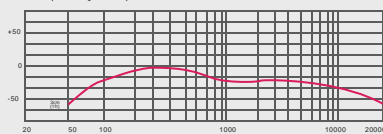

Super Cardioid

Frequency Response