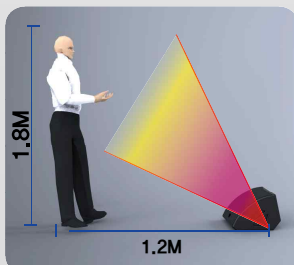

15SM

* Option : AQUA버전 (완전방수)

- System Type : 15" + 2" 2-way system (Coaxial type)
- Power : RMS 400W / PROGRAM 800W
- Impedance : 8ohm
- SPL(1W/1M) : 105dB(1Watt@1m) / 137dB(max.)
- Frequency Range : 25Hz~20KHz
- Coverage(H/V) : 90° / 90°
- Connectors : 2x Neutrik NL4 Speakon
- Dimensions (W x H x D) : 560 x 360 x 503 mm
- Weight : 22,5kg